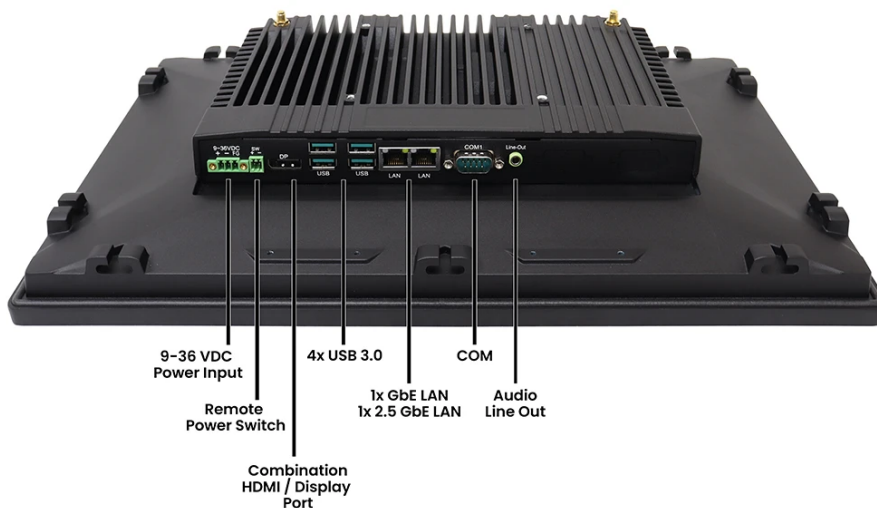

I/O Diagram Images