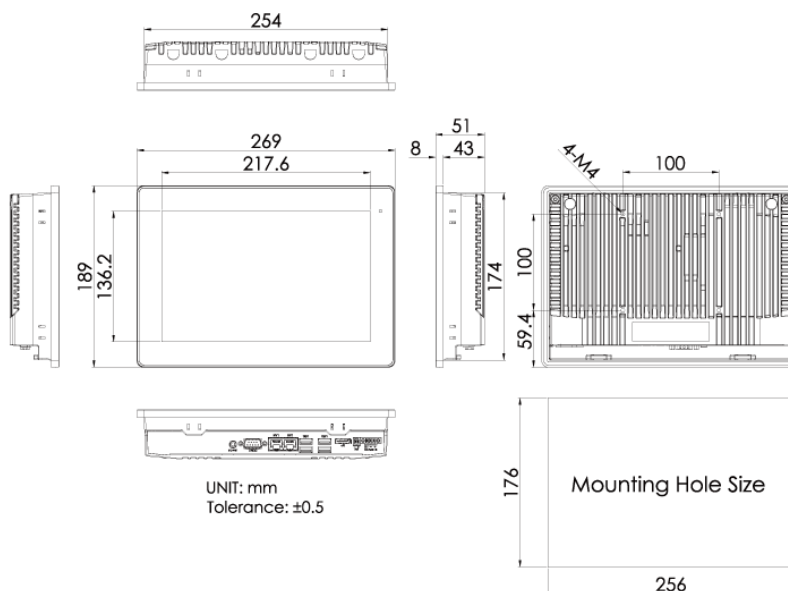

Tech Diagram Images

USA

Teguar
2920 Whitehall Park Drive
Charlotte, NC 28273
+1 866-693-3105
sales@teguar.com

EUROPE

Teguar Europe AG
Churerstrasse 54, CH-8808
Pfäffikon, Switzerland
+41 41 561 53 11
sales.EU@teguar.com

ASIA

Teguar Taiwan Ltd.
Rm. A, 28F-12., No.99, Sec. 1, Xintai 5th Rd.,
Xizhi Dist., New Taipei City 221, Taiwan (R.O.C.)
+886 2 7751 5319
sales@teguar.com.tw