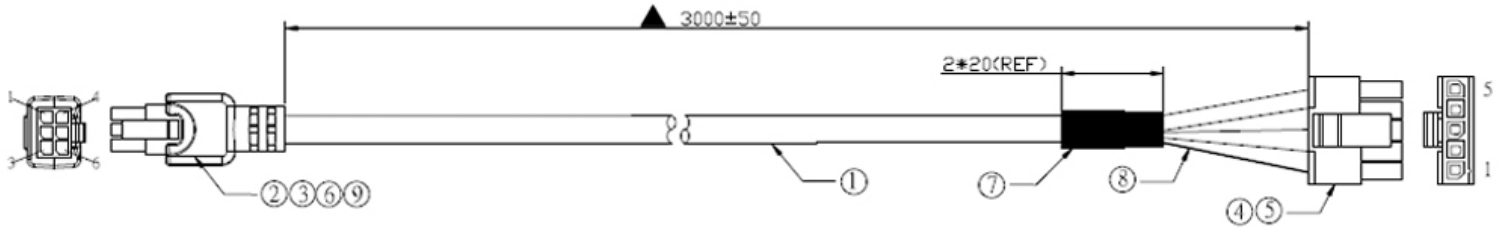

Wire Arrangement

	P2	Color
1 ——— VIN+1 ———	1	Red 20 AWG
2 ——— Cut ———		Yellow
3 ——— Win-1 ———	3	Black Shield
4 ——— TX(to LMU) ———	4	White 24AWG
5 ——— RX(from LMU) ———	5	Green 24AWG
6 ——— IGN ———	2	Blue 24AWG

Note:

On the right end of the yellow line along the outside is peeling the roots cut. Woven reserved 10-12 strands

USA

Teguar
2920 Whitehall Park Drive
Charlotte, NC 28273
+1 866-693-3105
sales@teguar.com

EUROPE

Teguar Europe AG
Churerstrasse 54, CH-8808
Pfäffikon, Switzerland
+41 41 561 53 11
sales.EU@teguar.com

ASIA

Teguar Taiwan Ltd.
Rm. A, 28F-12., No.99, Sec. 1, Xintai 5th Rd.,
Xizhi Dist., New Taipei City 221, Taiwan (R.O.C.)
+886 2 7751 5319
sales@teguar.com.tw