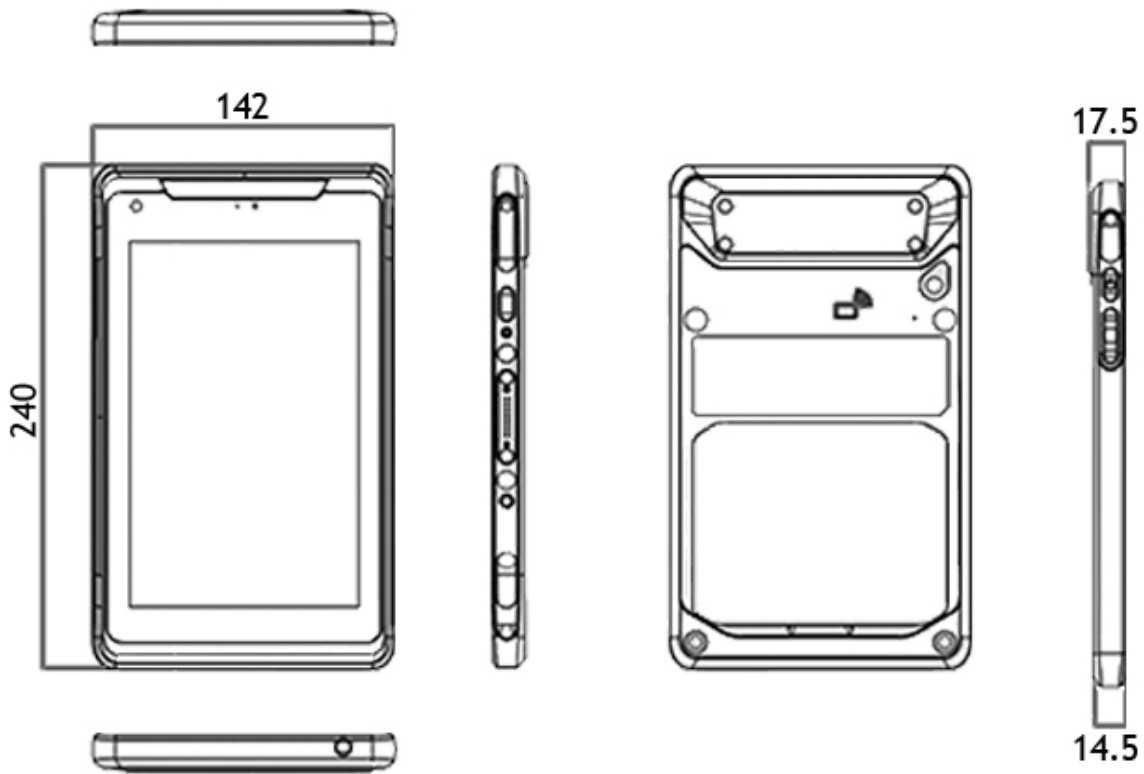

Technical Drawings

All specifications are subject to change without notice.