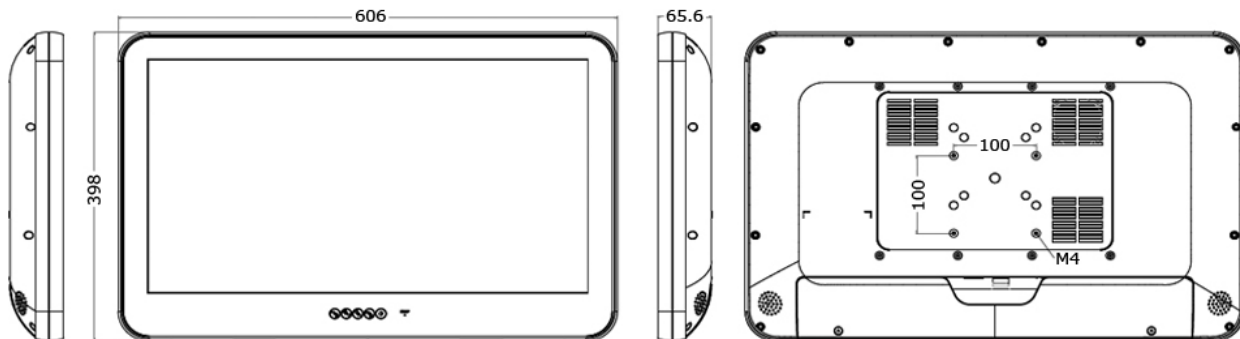

All specifications are subject to change without notice.