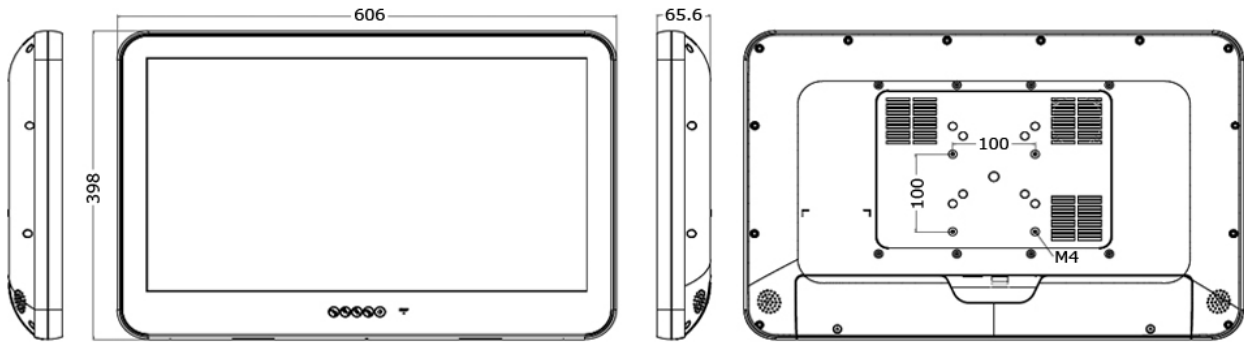

Technical Drawings

All specifications are subject to change without notice.