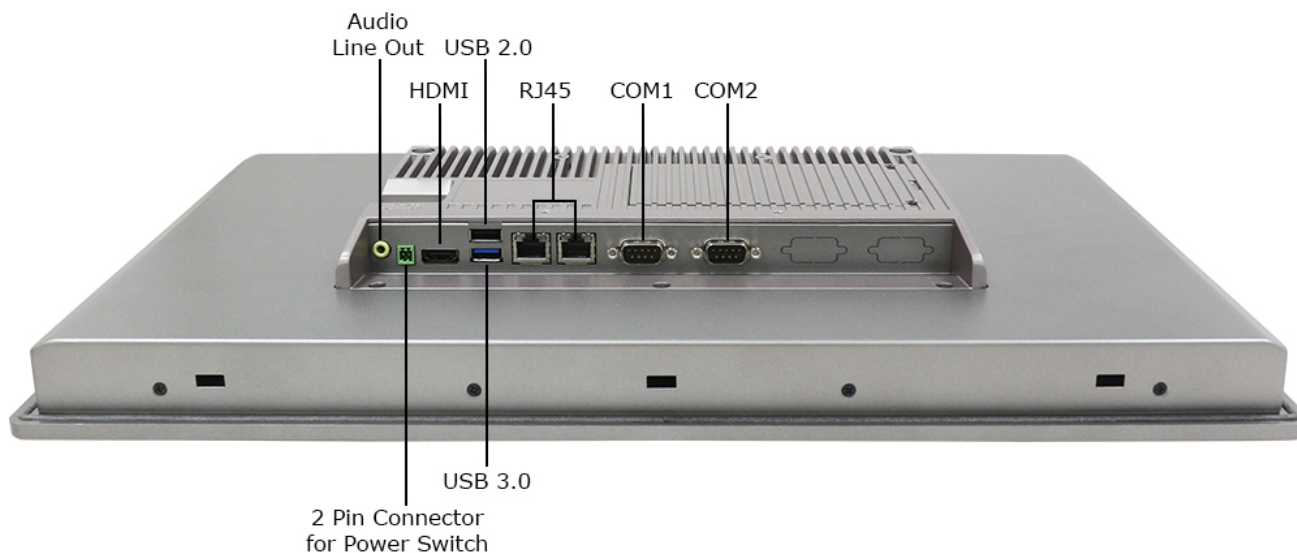

External I/O ports

USB	2x USB 3.0
Serial / Com	2x COM
Serial Protocol Detail	1x RS-232/422/485 DB-9, default RS-232(COM1), 1x RS-232 DB-9(COM2)
Ethernet / LAN	2x RJ45 GbE LAN
Other Ports	1x 2-Pin DC Power Switch Connector
Audio	1x Optional Line in by RCA Jack
Power Input Port	3-Pin DC-In (Phoenix Type)

Dimensions / Weight

Weight	7.8 KG (17.2 lbs)
Dimensions	557 x 64.8 x 362 mm (21.9 x 2.6 x 14.3 in)

Power

Input Voltage Range	9-32V DC
Standard Power Adapter	Optional 12V AC/DC Adapter

Certification

Certifications	CE, FCC Class A, UL 60950

Operating Systems

Windows	Windows 10 IoT, Windows 10 Pro, Windows 8.1 Pro

Warranty

Warranty	Up to 5 Years

Inputs / Outputs