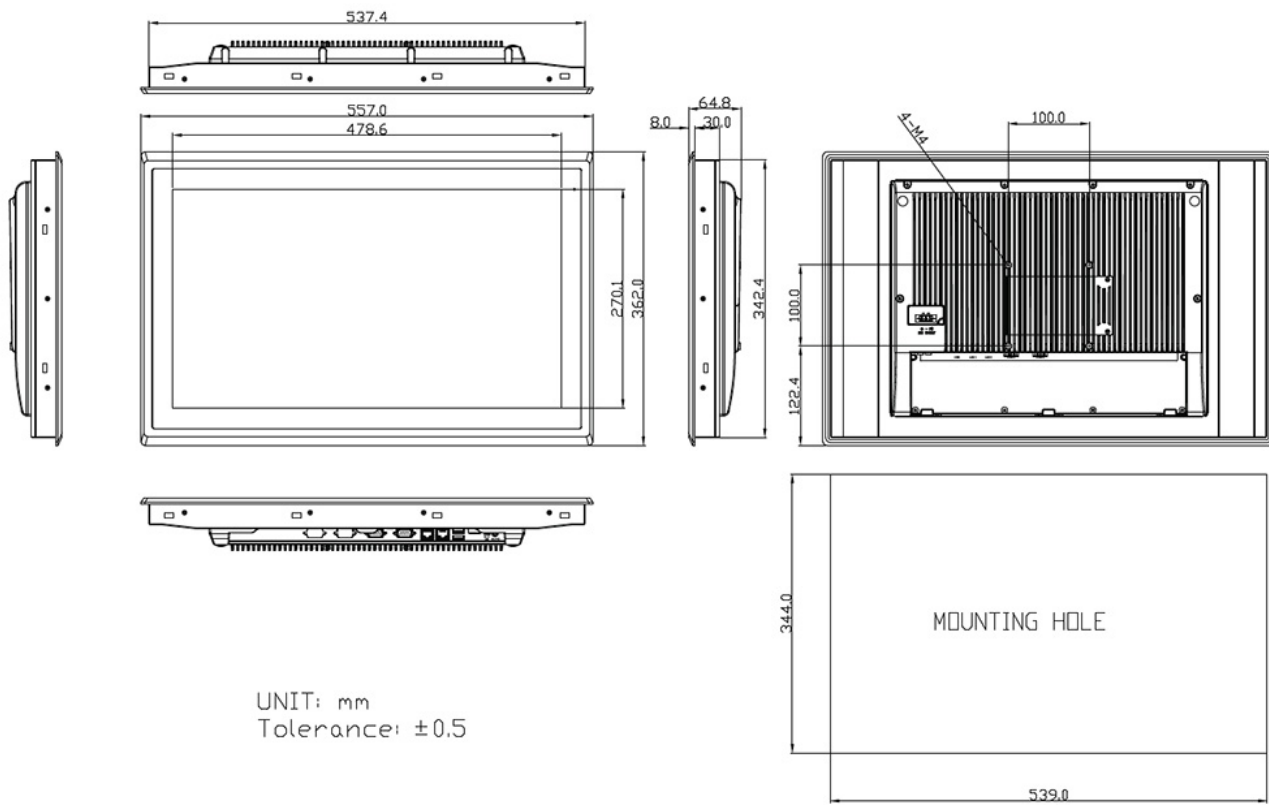

Technical Drawings

All specifications are subject to change without notice.