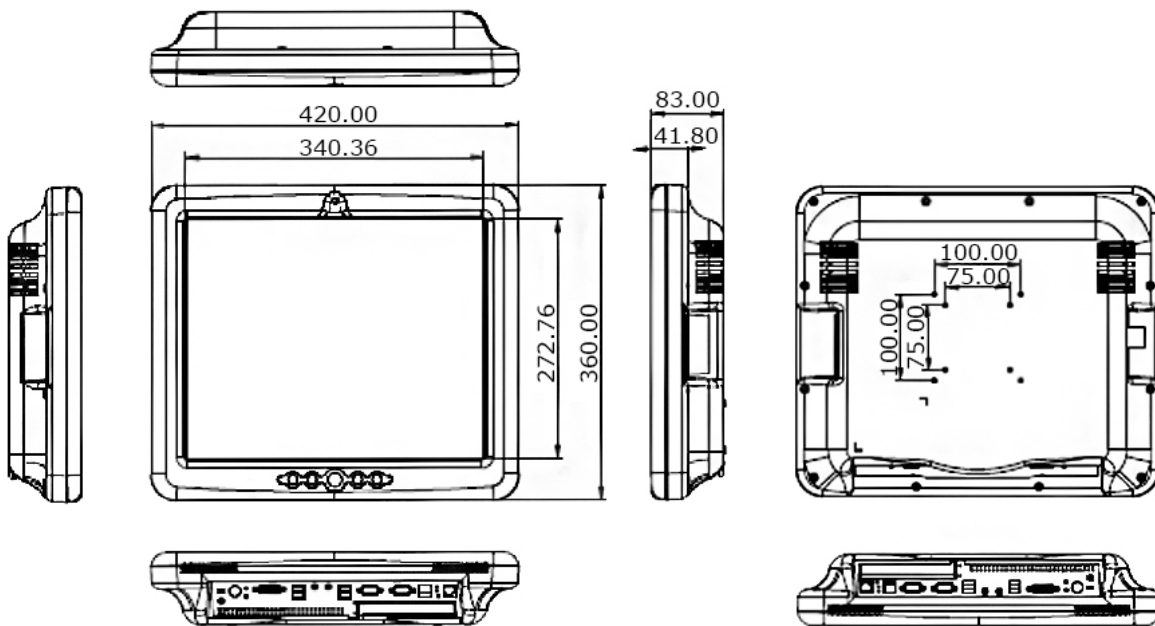

Technical Drawings

All specifications are subject to change without notice.