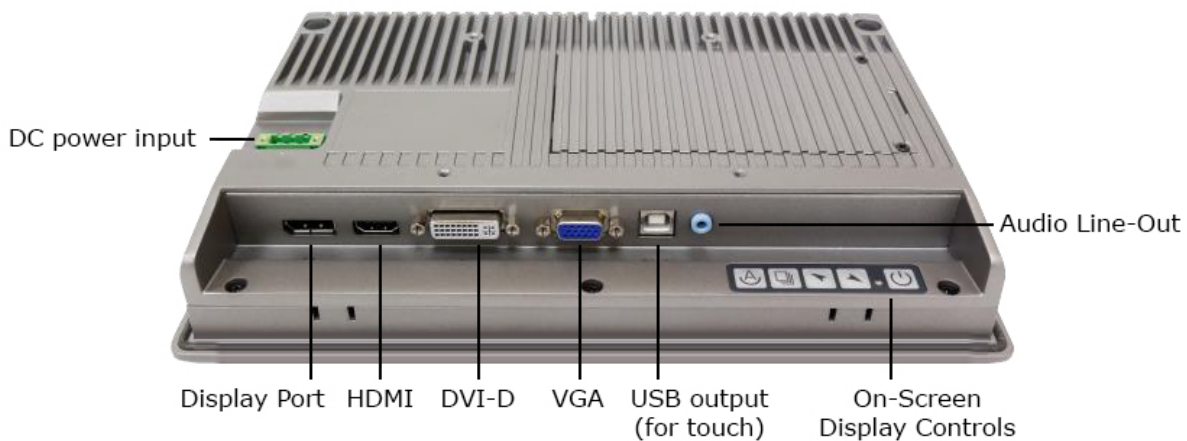

External I/O ports

Video Inputs 1x HDMI, 1x DVI-D, 1x DisplayPort, 1x VGA
Audio 1x 3.5mm Audio Line-Out
Power Input Port 3-Pin DC-In (Phoenix Type)

Power

Input Voltage Range 9-32V DC
Max Power 6.2W
consumption
Standard Power Adapter Optional 12V AC/DC Adapter

Battery

Operating Systems

Compatibility

Peripherals & Wireless Connectivity

Dimensions / Weight

Weight 2.1 KG (4.6 lbs)
Dimensions 285 x 189 x 48.9 mm (11.2 x 7.4 x 1.9 in)

Certification

Certifications CE, FCC Class A

Warranty

Warranty Up to 5 Years

Inputs / Outputs