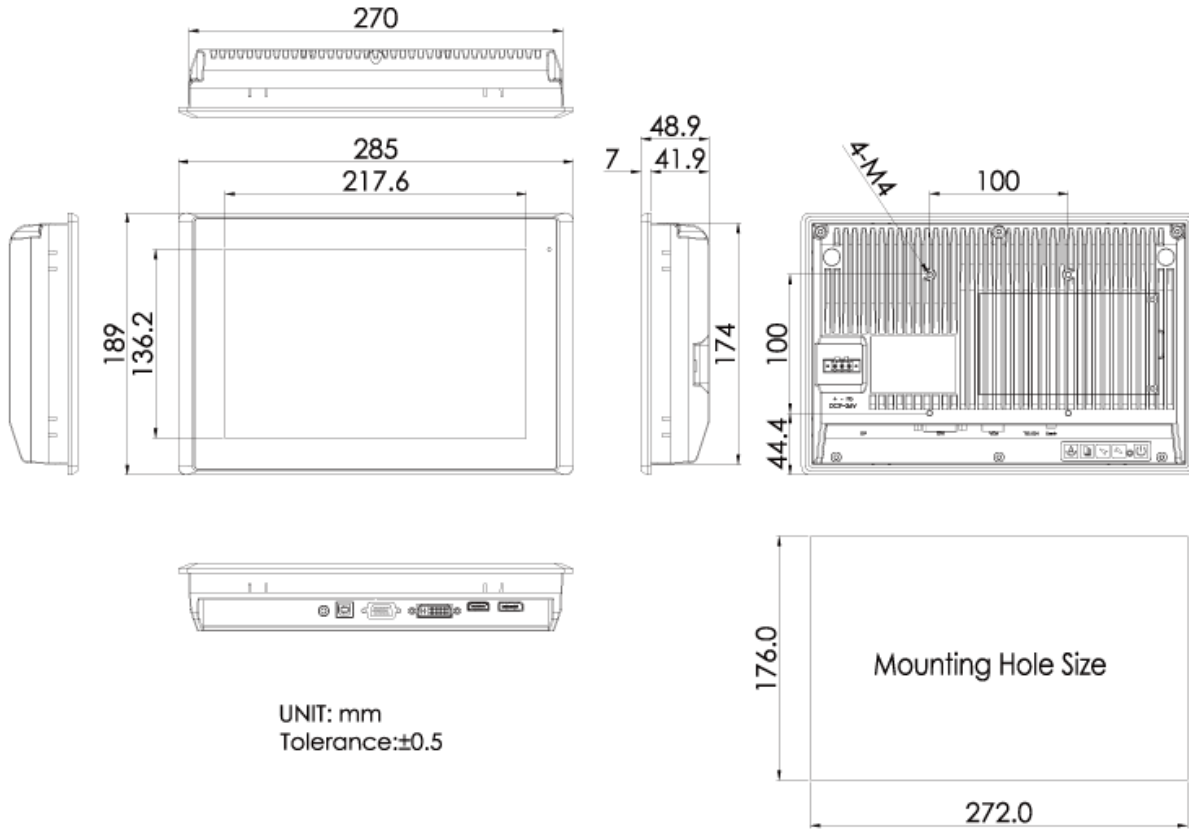

Technical Drawings

All specifications are subject to change without notice.